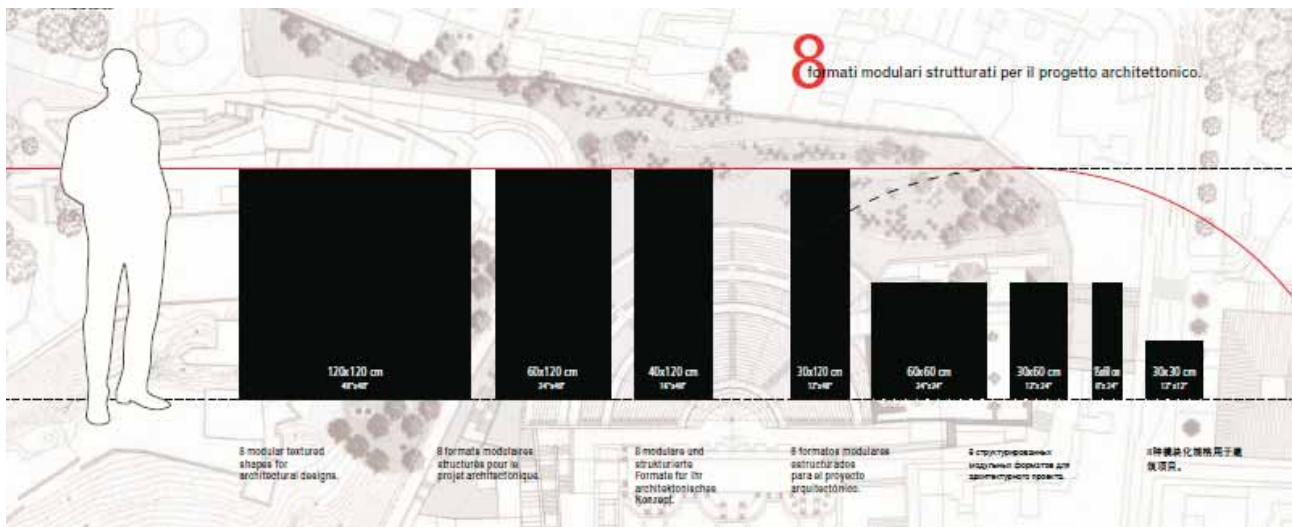

The modularity of the collection creates perfect geometrical patterns.

Porfido naturale: 60x60, 30x30, 120x120, 30x120